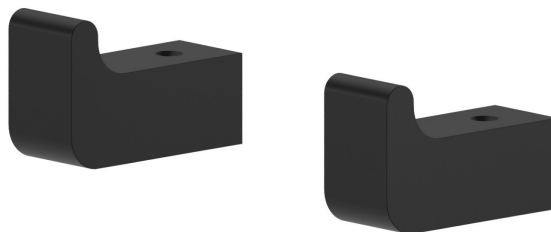

ACCESSOIRES CARRÉS

62922.01.093

Patères murales - finition Matt Black

Matt Black

CARACTÉRISTIQUES

Installation

Murale

DESSIN TECHNIQUE

ACCESSOIRES CARRÉS

62922.01.093

Patères murales - finition Matt Black

FINITIONS DISPONIBLES

01.093

Matt Black

01.014

finition Matt White

21.018

finition Chrome

58.061

finition PVD Copper Bronze

58.063

finition PVD Gun Metal

59.064

finition PVD Brushed Gun Metal