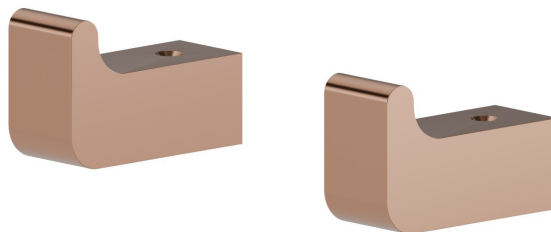

ACCESSOIRES CARRÉS

62922.58.061

Patères murales - finition PVD Copper Bronze

PVD Copper Bronze

CARACTÉRISTIQUES

Installation

Murale

DESSIN TECHNIQUE

ACCESSOIRES CARRÉS

62922.58.061

Patères murales - finition PVD Copper Bronze

FINITIONS DISPONIBLES

58.061

PVD Copper Bronze

01.014

finition Matt White

01.093

finition Matt Black

21.018

finition Chrome

58.063

finition PVD Gun Metal

59.064

finition PVD Brushed Gun Metal