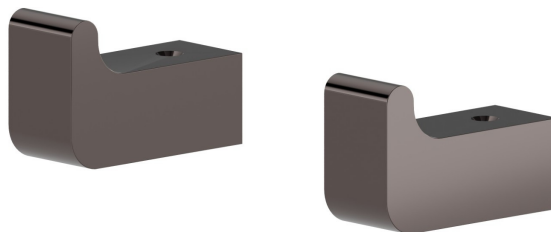

ACCESSOIRES CARRÉS

62922.58.063

Patères murales - finition PVD Gun Metal

PVD Gun Metal

CARACTÉRISTIQUES

Installation

Murale

DESSIN TECHNIQUE

ACCESSOIRES CARRÉS

62922.58.063

Patères murales - finition PVD Gun Metal

FINITIONS DISPONIBLES

58.063

PVD Gun Metal

01.014

finition Matt White

01.093

finition Matt Black

21.018

finition Chrome

58.061

finition PVD Copper Bronze

59.064

finition PVD Brushed Gun Metal