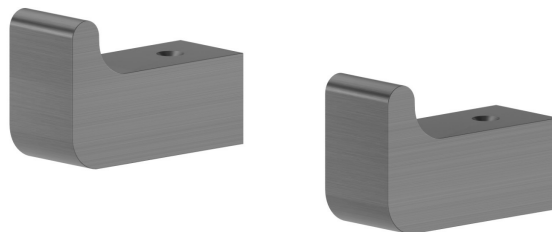

ACCESSOIRES CARRÉS

62922.59.064

Patères murales - finition PVD Brushed Gun Metal

PVD Brushed Gun Metal

CARACTÉRISTIQUES

Installation

Murale

DESSIN TECHNIQUE

ACCESSOIRES CARRÉS

62922.59.064

Patères murales - finition PVD Brushed Gun Metal

FINITIONS DISPONIBLES

59.064

PVD Brushed Gun Metal

01.014

finition Matt White

01.093

finition Matt Black

21.018

finition Chrome

58.061

finition PVD Copper Bronze

58.063

finition PVD Gun Metal