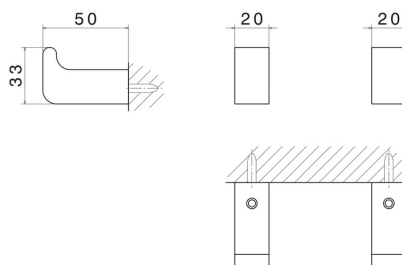

ACCESSOIRES CARRÉS

62922.59.064

Patères murales - finition PVD Brushed Gun Metal

PVD Brushed Gun Metal

CARACTÉRISTIQUES

Installation

Murale

DESSIN TECHNIQUE