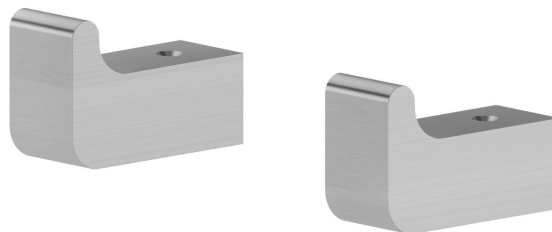

ACCESSOIRES CARRÉS

62922.59.066

Patères murales - finition PVD Brushed steel

PVD Brushed steel

CARACTÉRISTIQUES

Installation

Murale

DESSIN TECHNIQUE

ACCESSOIRES CARRÉS

62922.59.066

Patères murales - finition PVD Brushed steel

FINITIONS DISPONIBLES

59.066

PVD Brushed steel

01.014

finition Matt White

01.093

finition Matt Black

21.018

finition Chrome

58.061

finition PVD Copper Bronze

58.063

finition PVD Gun Metal