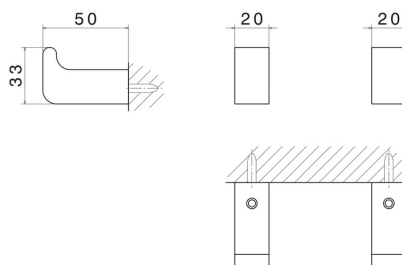

ACCESSOIRES CARRÉS

62922.59.066

Patères murales - finition PVD Brushed steel

PVD Brushed steel

CARACTÉRISTIQUES

Installation

Murale

DESSIN TECHNIQUE