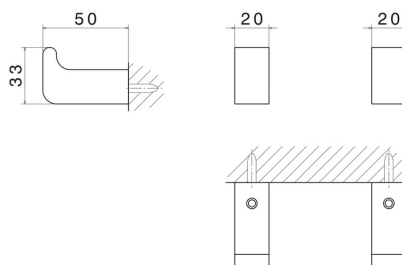

ACCESSOIRES CARRÉS

62922.59.067

Patères murales - finition PVD Brushed Copper Bronze

PVD Brushed Copper Bronze

CARACTÉRISTIQUES

Installation

Murale

DESSIN TECHNIQUE