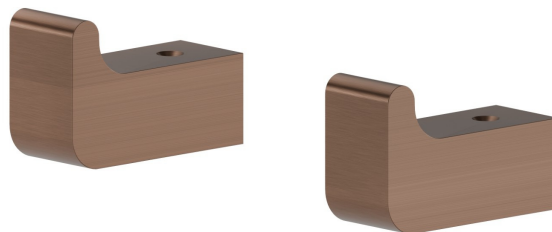

ACCESSOIRES CARRÉS

62922.59.067

Patères murales - finition PVD Brushed Copper Bronze

PVD Brushed Copper Bronze

CARACTÉRISTIQUES

Installation

Murale

DESSIN TECHNIQUE

ACCESSOIRES CARRÉS

62922.59.067

Patères murales - finition PVD Brushed Copper Bronze

FINITIONS DISPONIBLES

59.067

PVD Brushed Copper Bronze

01.014

finition Matt White

01.093

finition Matt Black

21.018

finition Chrome

58.061

finition PVD Copper Bronze

58.063

finition PVD Gun Metal