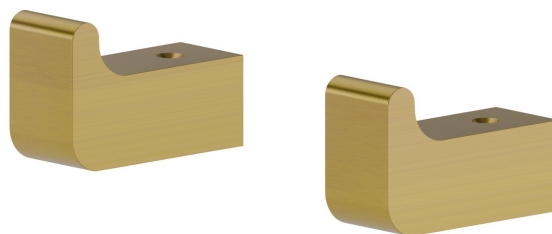

# ACCESSOIRES CARRÉS

**62922.59.097**

Patères murales - finition PVD Brushed Gold

PVD Brushed Gold

## CARACTÉRISTIQUES

---

Installation

**Murale**

## ACCESSOIRES CARRÉS

**62922.59.097**

Patères murales - finition PVD Brushed Gold

### FINITIONS DISPONIBLES

---

**59.097**

PVD Brushed Gold

**01.014**

finition Matt White

**01.093**

finition Matt Black