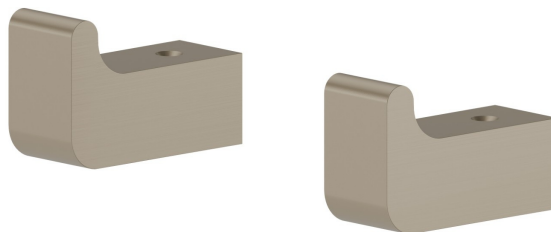

ACCESSOIRES CARRÉS

62922.M0.071

Patères murales - finition Gold Satin

CARACTÉRISTIQUES

Installation

Murale

DESSIN TECHNIQUE

ACCESSOIRES CARRÉS

62922.M0.071

Patères murales - finition Gold Satin

FINITIONS DISPONIBLES

M0.071

Gold Satin

01.014

finition Matt White

01.093

finition Matt Black

21.018

finition Chrome

58.061

finition PVD Copper Bronze

58.063

finition PVD Gun Metal

59.064