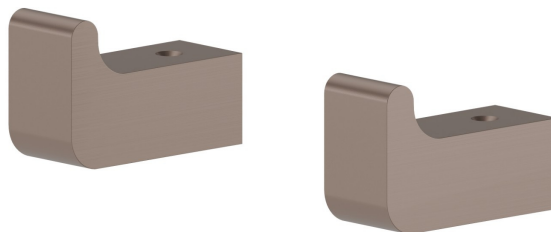

ACCESSOIRES CARRÉS

62922.M0.075

Patères murales - finition Copper Glossy

Copper Glossy

CARACTÉRISTIQUES

Installation

Murale

DESSIN TECHNIQUE

ACCESSOIRES CARRÉS

62922.M0.075

Patères murales - finition Copper Glossy

FINITIONS DISPONIBLES

M0.075

Copper Glossy

01.014

finition Matt White

01.093

finition Matt Black

21.018

finition Chrome

58.061

finition PVD Copper Bronze

58.063

finition PVD Gun Metal