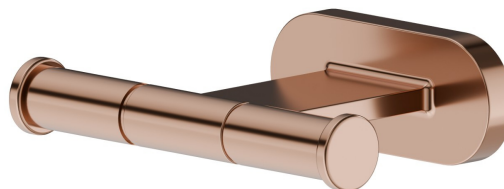

ACCESSOIRES RONDS

67222.58.061

Patères murales - finition PVD Copper Bronze

PVD Copper Bronze

CARACTÉRISTIQUES

Installation

Murale

DESSIN TECHNIQUE

ACCESSOIRES RONDS

67222.58.061

Patères murales - finition PVD Copper Bronze

FINITIONS DISPONIBLES

58.061

PVD Copper Bronze

01.014

finition Matt White

01.093

finition Matt Black

21.018

finition Chrome

47.083

finition Groove Bronze

58.063

finition PVD Gun Metal

59.098

finition PVD Brushed Pale Gold

61.020

finition PVD Glossy Gold

 **MO.070**
finition Titanium Satin

 **MO.071**
finition Gold Satin

 **MO.072**
finition Copper Satin

 **MO.075**
finition Copper Glossy