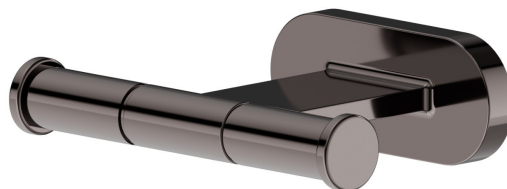

ACCESSOIRES RONDS

67222.58.063

Patères murales - finition PVD Gun Metal

PVD Gun Metal

CARACTÉRISTIQUES

Installation

Murale

DESSIN TECHNIQUE

ACCESSOIRES RONDS

67222.58.063

Patères murales - finition PVD Gun Metal

FINITIONS DISPONIBLES

58.063

PVD Gun Metal

01.014

finition Matt White

01.093

finition Matt Black

21.018

finition Chrome

47.083

finition Groove Bronze

58.061

finition PVD Copper Bronze