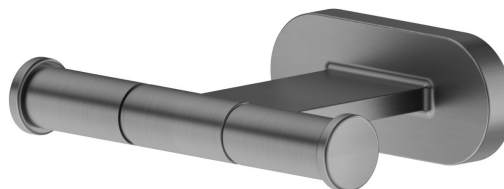

ACCESSOIRES RONDS

67222.59.064

Patères murales - finition PVD Brushed Gun Metal

PVD Brushed Gun Metal

CARACTÉRISTIQUES

Installation

Murale

DESSIN TECHNIQUE

ACCESSOIRES RONDS

67222.59.064

Patères murales - finition PVD Brushed Gun Metal

FINITIONS DISPONIBLES

59.064

PVD Brushed Gun Metal

01.014

finition Matt White

01.093

finition Matt Black

21.018

finition Chrome

47.083

finition Groove Bronze

58.061

finition PVD Copper Bronze