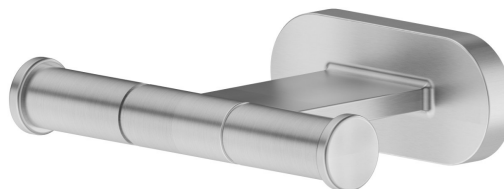

ACCESSOIRES RONDS

67222.59.066

Patères murales - finition PVD Brushed steel

PVD Brushed steel

CARACTÉRISTIQUES

Installation

Murale

DESSIN TECHNIQUE

ACCESSOIRES RONDS

67222.59.066

Patères murales - finition PVD Brushed steel

FINITIONS DISPONIBLES

59.066

PVD Brushed steel

01.014

finition Matt White

01.093

finition Matt Black

21.018

finition Chrome

47.083

finition Groove Bronze

58.061

finition PVD Copper Bronze