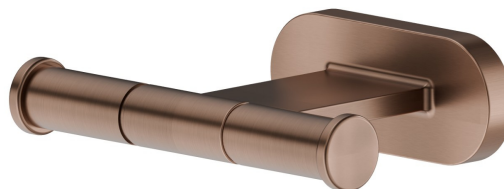

ACCESSOIRES RONDS

67222.59.067

Patères murales - finition PVD Brushed Copper Bronze

PVD Brushed Copper Bronze

CARACTÉRISTIQUES

Installation

Murale

DESSIN TECHNIQUE

ACCESSOIRES RONDS

67222.59.067

Patères murales - finition PVD Brushed Copper Bronze

FINITIONS DISPONIBLES

59.067

PVD Brushed Copper Bronze

01.014

finition Matt White

01.093

finition Matt Black

21.018

finition Chrome

47.083

finition Groove Bronze

58.061

finition PVD Copper Bronze

59.098

finition PVD Brushed Pale Gold

61.020

finition PVD Glossy Gold

 **MO.070**
finition Titanium Satin

 **MO.071**
finition Gold Satin

 **MO.072**
finition Copper Satin

 **MO.075**
finition Copper Glossy