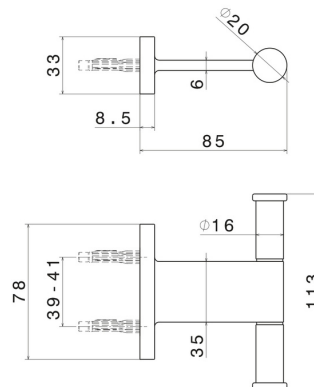

ACCESSOIRES RONDS

67222.59.067

Patères murales - finition PVD Brushed Copper Bronze

PVD Brushed Copper Bronze

CARACTÉRISTIQUES

Installation

Murale

DESSIN TECHNIQUE