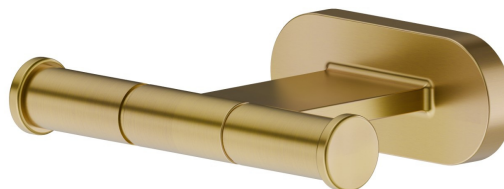

ACCESSOIRES RONDS

67222.59.097

Patères murales - finition PVD Brushed Gold

CARACTÉRISTIQUES

Installation

Murale

DESSIN TECHNIQUE

ACCESSOIRES RONDS

67222.59.097

Patères murales - finition PVD Brushed Gold

FINITIONS DISPONIBLES

59.097

PVD Brushed Gold

01.014

finition Matt White

01.093

finition Matt Black

21.018

finition Chrome

47.083

finition Groove Bronze

58.061

finition PVD Copper Bronze

58.063

finition PVD Brushed Pale Gold

61.020

finition PVD Glossy Gold

 **MO.070**
finition Titanium Satin

 **MO.071**
finition Gold Satin

 **MO.072**
finition Copper Satin

 **MO.075**
finition Copper Glossy

 **MO.077**
finition Carbon Satin