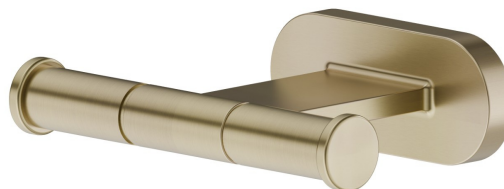

ACCESSOIRES RONDS

67222.59.098

Patères murales - finition PVD Brushed Pale Gold

PVD Brushed Pale Gold

CARACTÉRISTIQUES

Installation

Murale

DESSIN TECHNIQUE

ACCESSOIRES RONDS

67222.59.098

Patères murales - finition PVD Brushed Pale Gold

FINITIONS DISPONIBLES

59.098

PVD Brushed Pale Gold

01.014

finition Matt White

01.093

finition Matt Black

21.018

finition Chrome

47.083

finition Groove Bronze

58.061

finition PVD Copper Bronze