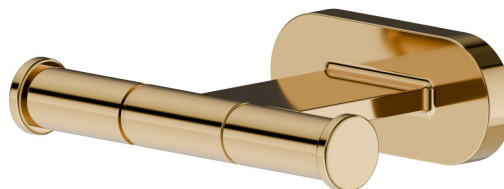

ACCESSOIRES RONDS

67222.61.020

Patères murales - finition PVD Glossy Gold

PVD Glossy Gold

CARACTÉRISTIQUES

Installation

Murale

DESSIN TECHNIQUE

ACCESSOIRES RONDS

67222.61.020

Patères murales - finition PVD Glossy Gold

FINITIONS DISPONIBLES

61.020

PVD Glossy Gold

01.014

finition Matt White

01.093

finition Matt Black

21.018

finition Chrome

47.083

finition Groove Bronze

58.061

finition PVD Copper Bronze

59.097

finition PVD Brushed Gold

59.098

finition PVD Brushed Pale Gold

 **MO.070**
finition Titanium Satin

 **MO.071**
finition Gold Satin

 **MO.072**
finition Copper Satin

 **MO.075**
finition Copper Glossy