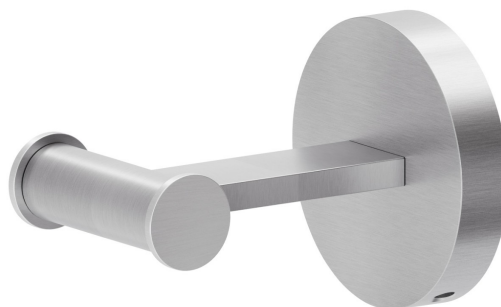

ACCESSOIRES X-STEEL

73221X.50.050

Patères murales - finition Stainless Steel

CARACTÉRISTIQUES

Installation

Murale

DESSIN TECHNIQUE

ACCESSOIRES X-STEEL

73221X.50.050

Patères murales - finition Stainless Steel

FINITIONS DISPONIBLES

 **50.050**
Stainless Steel

 **59.064**
finition PVD Brushed Gun Metal

 **59.067**
finition PVD Brushed Copper Bronze

 **59.097**
finition PVD Brushed Gold

 **59.098**
finition PVD Brushed Pale Gold