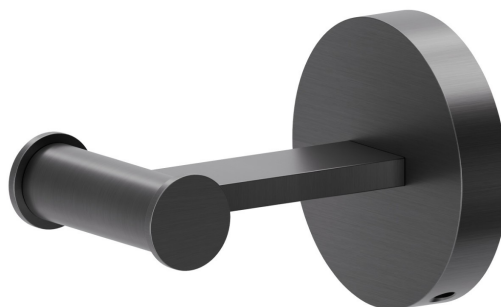

ACCESSOIRES X-STEEL

73221X.59.064

Patères murales - finition PVD Brushed Gun Metal

PVD Brushed Gun Metal

CARACTÉRISTIQUES

Installation

Murale

DESSIN TECHNIQUE

ACCESSOIRES X-STEEL

73221X.59.064

Patères murales - finition PVD Brushed Gun Metal

FINITIONS DISPONIBLES

59.064

PVD Brushed Gun Metal

50.050

finition Stainless Steel

59.067

finition PVD Brushed Copper Bronze

59.097

finition PVD Brushed Gold

59.098

finition PVD Brushed Pale Gold