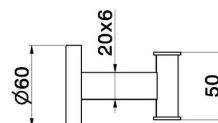

ACCESSOIRES X-STEEL

73221X.59.064

Patères murales - finition PVD Brushed Gun Metal

PVD Brushed Gun Metal

CARACTÉRISTIQUES

Installation

Murale

DESSIN TECHNIQUE