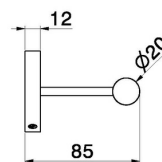

ACCESSOIRES X-STEEL

73221X.59.064

Patères murales - finition PVD Brushed Gun Metal

PVD Brushed Gun Metal

CARACTÉRISTIQUES

Installation

Murale

DESSIN TECHNIQUE