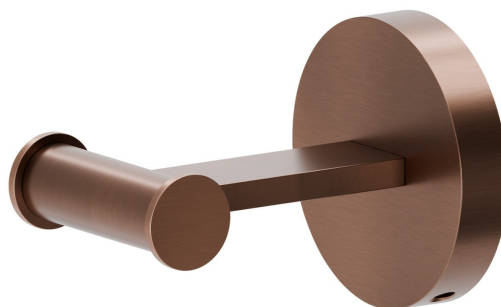

ACCESSOIRES X-STEEL

73221X.59.067

Patères murales - finition PVD Brushed Copper Bronze

CARACTÉRISTIQUES

Installation

Murale

DESSIN TECHNIQUE

ACCESSOIRES X-STEEL

73221X.59.067

Patères murales - finition PVD Brushed Copper Bronze

FINITIONS DISPONIBLES

 **59.067**
PVD Brushed Copper Bronze

 **50.050**
finition Stainless Steel

 **59.064**
finition PVD Brushed Gun Metal

 **59.097**
finition PVD Brushed Gold

 **59.098**
finition PVD Brushed Pale Gold