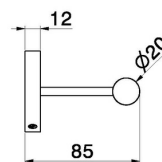

ACCESSOIRES X-STEEL

73221X.59.097

Patères murales - finition PVD Brushed Gold

PVD Brushed Gold

CARACTÉRISTIQUES

Installation

Murale

DESSIN TECHNIQUE