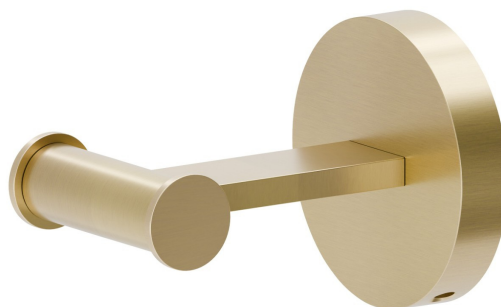

ACCESSOIRES X-STEEL

73221X.59.097

Patères murales - finition PVD Brushed Gold

PVD Brushed Gold

CARACTÉRISTIQUES

Installation

Murale

DESSIN TECHNIQUE

ACCESSOIRES X-STEEL

73221X.59.097

Patères murales - finition PVD Brushed Gold

FINITIONS DISPONIBLES

59.097

PVD Brushed Gold

50.050

finition Stainless Steel

59.064

finition PVD Brushed Gun Metal

59.067

finition PVD Brushed Copper Bronze

59.098

finition PVD Brushed Pale Gold