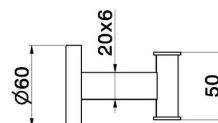

ACCESSOIRES X-STEEL

73221X.59.097

Patères murales - finition PVD Brushed Gold

PVD Brushed Gold

CARACTÉRISTIQUES

Installation

Murale

DESSIN TECHNIQUE