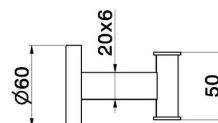

ACCESSOIRES X-STEEL

73221X.59.098

Patères murales - finition PVD Brushed Pale Gold

PVD Brushed Pale Gold

CARACTÉRISTIQUES

Installation

Murale

DESSIN TECHNIQUE