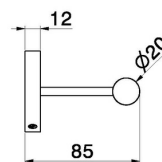

ACCESSOIRES X-STEEL

73221X.59.098

Patères murales - finition PVD Brushed Pale Gold

PVD Brushed Pale Gold

CARACTÉRISTIQUES

Installation

Murale

DESSIN TECHNIQUE