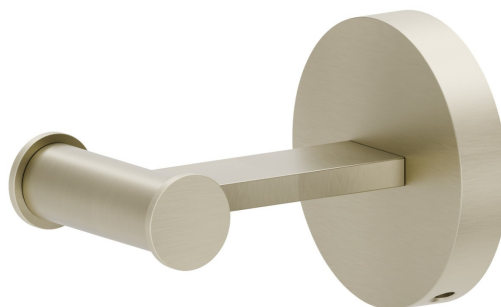

ACCESSOIRES X-STEEL

73221X.59.098

Patères murales - finition PVD Brushed Pale Gold

PVD Brushed Pale Gold

CARACTÉRISTIQUES

Installation

Murale

DESSIN TECHNIQUE

ACCESSOIRES X-STEEL

73221X.59.098

Patères murales - finition PVD Brushed Pale Gold

FINITIONS DISPONIBLES

59.098

PVD Brushed Pale Gold

50.050

finition Stainless Steel

59.064

finition PVD Brushed Gun Metal

59.067

finition PVD Brushed Copper Bronze

59.097

finition PVD Brushed Gold