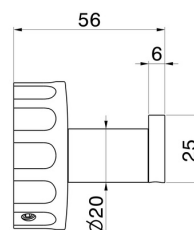

ACCESSOIRES IONIKA

73522.59.064

Patères murales - finition PVD Brushed Gun Metal

PVD Brushed Gun Metal

CARACTÉRISTIQUES

Installation

Murale

DESSIN TECHNIQUE