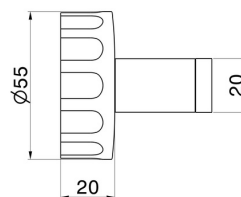

ACCESSOIRES IONIKA

73522.59.064

Patères murales - finition PVD Brushed Gun Metal

PVD Brushed Gun Metal

CARACTÉRISTIQUES

Installation

Murale

DESSIN TECHNIQUE