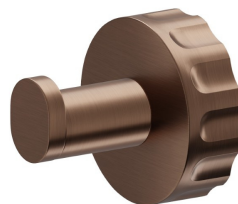

ACCESSOIRES IONIKA

73522.59.067

Patères murales - finition PVD Brushed Copper Bronze

CARACTÉRISTIQUES

Installation

Murale

DESSIN TECHNIQUE

ACCESSOIRES IONIKA

73522.59.067

Patères murales - finition PVD Brushed Copper Bronze

FINITIONS DISPONIBLES

59.067

PVD Brushed Copper Bronze

01.014

finition Matt White

01.093

finition Matt Black

21.018

finition Chrome

59.064

finition PVD Brushed Gun Metal

59.066

finition PVD Brushed steel

59.098

finition PVD Brushed Pale Gold

61.020

finition PVD Glossy Gold