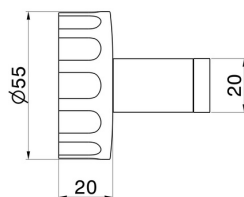

ACCESSOIRES IONIKA

73522.59.098

Patères murales - finition PVD Brushed Pale Gold

PVD Brushed Pale Gold

CARACTÉRISTIQUES

Installation

Murale

DESSIN TECHNIQUE

ACCESSOIRES IONIKA

73522.59.098

Patères murales - finition PVD Brushed Pale Gold

FINITIONS DISPONIBLES

 **59.098**
PVD Brushed Pale Gold

 **01.014**
finition Matt White

 **01.093**
finition Matt Black

 **21.018**
finition Chrome