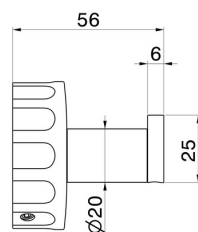

ACCESSOIRES IONIKA

73522.59.098

Patères murales - finition PVD Brushed Pale Gold

PVD Brushed Pale Gold

CARACTÉRISTIQUES

Installation

Murale

DESSIN TECHNIQUE