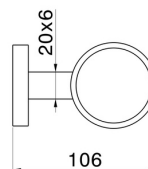

DESSIN TECHNIQUE