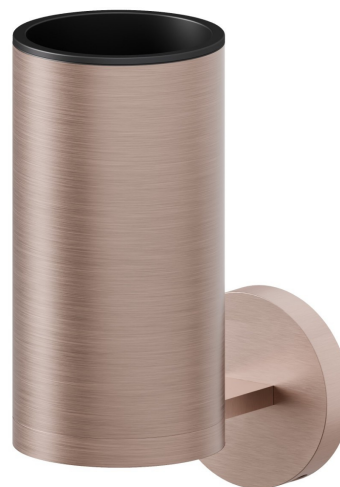

ACCESSOIRES X-STEEL

73204X.59.067

Porte-gobelet mural - finition PVD Brushed Copper Bronze

PVD Brushed Copper Bronze

CARACTÉRISTIQUES

Installation

Murale

DESSIN TECHNIQUE

ACCESSOIRES X-STEEL

73204X.59.067

Porte-gobelet mural - finition PVD Brushed Copper Bronze

FINITIONS DISPONIBLES

59.067

PVD Brushed Copper Bronze

50.050

finition Stainless Steel

59.064

finition PVD Brushed Gun Metal

59.097

finition PVD Brushed Gold

59.098

finition PVD Brushed Pale Gold