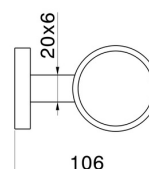

ACCESSOIRES X-STEEL

73204X.59.067

Porte-gobelet mural - finition PVD Brushed Copper Bronze

PVD Brushed Copper Bronze

CARACTÉRISTIQUES

Installation

Murale

DESSIN TECHNIQUE

ACCESSOIRES X-STEEL

73204X.59.067

Porte-gobelet mural - finition PVD Brushed Copper Bronze

FINITIONS DISPONIBLES

59.067

PVD Brushed Copper Bronze

50.050

finition Stainless Steel