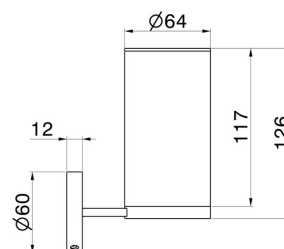

ACCESSOIRES X-STEEL

73204X.59.067

Porte-gobelet mural - finition PVD Brushed Copper Bronze

PVD Brushed Copper Bronze

CARACTÉRISTIQUES

Installation

Murale

DESSIN TECHNIQUE