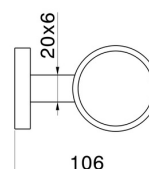

ACCESSOIRES X-STEEL

73204X.59.097

Porte-gobelet mural - finition PVD Brushed Gold

PVD Brushed Gold

CARACTÉRISTIQUES

Installation

Murale

DESSIN TECHNIQUE

ACCESSOIRES X-STEEL

73204X.59.097

Porte-gobelet mural - finition PVD Brushed Gold

FINITIONS DISPONIBLES

 **59.097**
PVD Brushed Gold

 **50.050**
finition Stainless Steel

 **59.064**
finition PVD Brushed Gun Metal