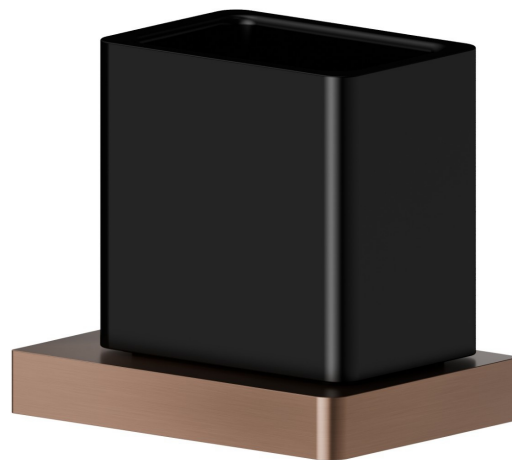

ACCESSOIRES CARRÉS

62906.59.067

Porte-gobelet mural. Céramique noire - finition PVD Brushed Copper Bronze

PVD Brushed Copper Bronze

CARACTÉRISTIQUES

Matériau

Céramique

Installation

Murale

DESSIN TECHNIQUE

ACCESSOIRES CARRÉS

62906.59.067

Porte-gobelet mural. Céramique noire - finition PVD Brushed Copper Bronze

FINITIONS DISPONIBLES

59.067

PVD Brushed Copper Bronze

01.014

finition Matt White

01.093

finition Matt Black

21.018

finition Chrome

58.061

finition PVD Copper Bronze

MO.075

finish Copper Glossy