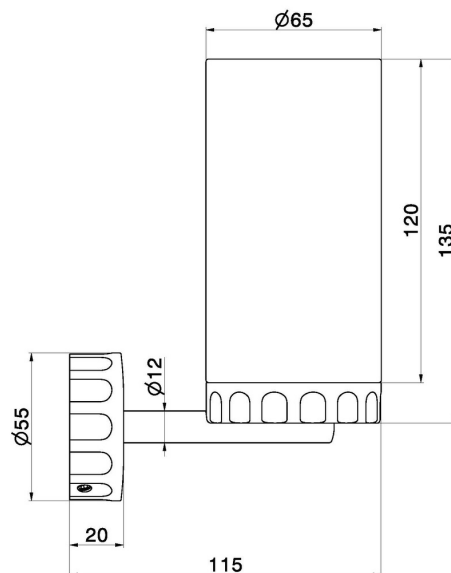

# ACCESSOIRES IONIKA SUPREME

73606.59.098

Porte-gobelet mural. Marbre noir - finition PVD Brushed Pale Gold

PVD Brushed Pale Gold

## DESSIN TECHNIQUE