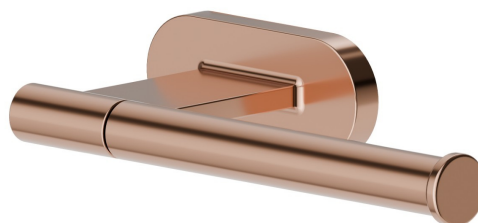

ACCESSOIRES RONDS

67223.58.061

Porte-papier mural côté droit - finition PVD Copper Bronze

PVD Copper Bronze

CARACTÉRISTIQUES

Installation

Murale

DESSIN TECHNIQUE

ACCESSOIRES RONDS

67223.58.061

Porte-papier mural côté droit - finition PVD Copper Bronze

FINITIONS DISPONIBLES

58.061

PVD Copper Bronze

01.014

finition Matt White

01.093

finition Matt Black

21.018

finition Chrome

47.083

finition Groove Bronze

58.063

finition PVD Gun Metal

59.098

finition PVD Brushed Pale Gold

61.020

finition PVD Glossy Gold

 **MO.070**
finition Titanium Satin

 **MO.071**
finition Gold Satin

 **MO.072**
finition Copper Satin

 **MO.075**
finition Copper Glossy