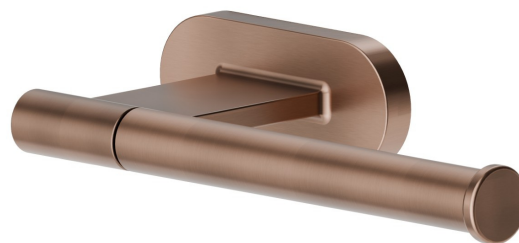

ACCESSOIRES RONDS

67223.59.067

Porte-papier mural côté droit - finition PVD Brushed Copper Bronze

PVD Brushed Copper Bronze

CARACTÉRISTIQUES

Installation

Murale

DESSIN TECHNIQUE

ACCESSOIRES RONDS

67223.59.067

Porte-papier mural côté droit - finition PVD Brushed Copper Bronze

FINITIONS DISPONIBLES

59.067

PVD Brushed Copper Bronze

01.014

finition Matt White

01.093

finition Matt Black

21.018

finition Chrome

47.083

finition Groove Bronze

58.061

finition PVD Copper Bronze

59.098

finition PVD Brushed Pale Gold

61.020

finition PVD Glossy Gold

MO.070

finish Titanium Satin

MO.071

finish Gold Satin