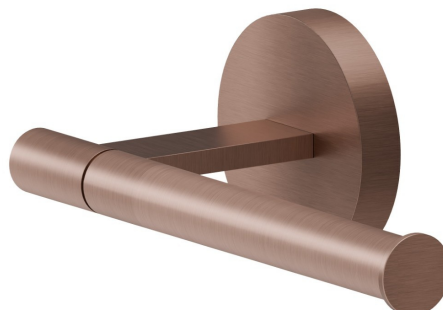

ACCESSOIRES X-STEEL

73223X.59.067

Porte-papier mural côté droit - finition PVD Brushed Copper Bronze

PVD Brushed Copper Bronze

CARACTÉRISTIQUES

Installation

Murale

DESSIN TECHNIQUE

ACCESSOIRES X-STEEL

73223X.59.067

Porte-papier mural côté droit - finition PVD Brushed Copper Bronze

FINITIONS DISPONIBLES

 **59.067**
PVD Brushed Copper Bronze

 **50.050**
finition Stainless Steel

 **59.064**
finition PVD Brushed Gun Metal

 **59.097**
finition PVD Brushed Gold

 **59.098**
finition PVD Brushed Pale Gold