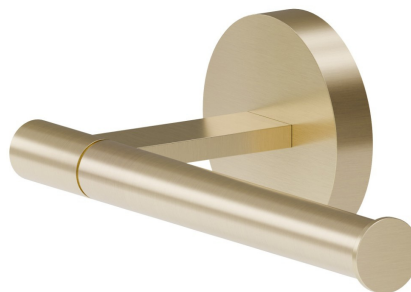

ACCESSOIRES X-STEEL

73223X.59.097

Porte-papier mural côté droit - finition PVD Brushed Gold

PVD Brushed Gold

CARACTÉRISTIQUES

Installation

Murale

DESSIN TECHNIQUE

ACCESSOIRES X-STEEL

73223X.59.097

Porte-papier mural côté droit - finition PVD Brushed Gold

FINITIONS DISPONIBLES

59.097

PVD Brushed Gold

50.050

finition Stainless Steel

59.064

finition PVD Brushed Gun Metal

59.067

finition PVD Brushed Copper Bronze

59.098

finition PVD Brushed Pale Gold