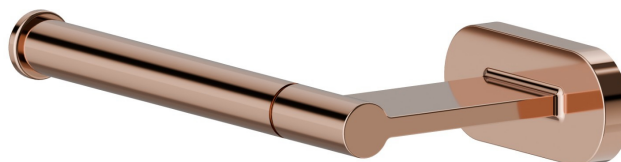

ACCESSOIRES RONDS

67232.58.061

Porte-papier mural côté gauche - finition PVD Copper Bronze

CARACTÉRISTIQUES

Installation

Murale

DESSIN TECHNIQUE

ACCESSOIRES RONDS

67232.58.061

Porte-papier mural côté gauche - finition PVD Copper Bronze

FINITIONS DISPONIBLES

58.061

PVD Copper Bronze

01.014

finition Matt White

01.093

finition Matt Black

21.018

finition Chrome

47.083

finition Groove Bronze

58.063

finition PVD Gun Metal

59.064

finition PVD Brushed Pale Gold

61.020

finition PVD Glossy Gold

 **MO.070**
finition Titanium Satin

 **MO.071**
finition Gold Satin

 **MO.072**
finition Copper Satin

 **MO.075**
finition Copper Glossy

 **MO.077**
finition Carbon Satin