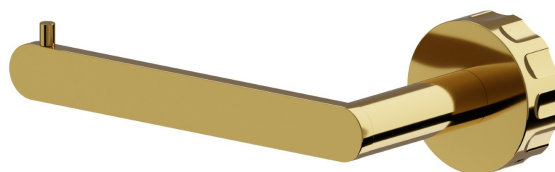

ACCESSOIRES IONIKA

73532.61.020

Porte-papier mural côté gauche - finition PVD Glossy Gold

CARACTÉRISTIQUES

Installation

Murale

DESSIN TECHNIQUE

ACCESSOIRES IONIKA

73532.61.020

Porte-papier mural côté gauche - finition PVD Glossy Gold

FINITIONS DISPONIBLES

61.020

PVD Glossy Gold

01.014

finition Matt White

01.093

finition Matt Black

21.018

finition Chrome

59.064

finition PVD Brushed Gun Metal

59.066

finition PVD Brushed steel

59.067

finition PVD Brushed Copper Bronze

59.098

finition PVD Brushed Pale Gold