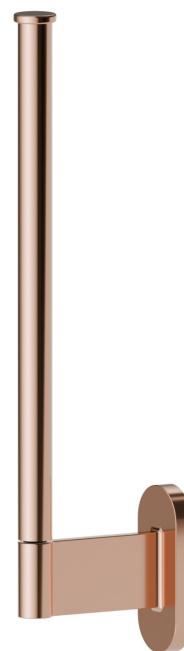

ACCESSOIRES RONDS

67225.58.061

Porte-papier mural version double verticale - finition PVD
Copper Bronze

PVD Copper Bronze

CARACTÉRISTIQUES

Installation

Murale

DESSIN TECHNIQUE

ACCESSOIRES RONDS

67225.58.061

Porte-papier mural version double verticale - finition PVD Copper Bronze

FINITIONS DISPONIBLES

58.061

PVD Copper Bronze

01.014

finition Matt White

01.093

finition Matt Black

21.018

finition Chrome

47.083

finition Groove Bronze

58.063

finition PVD Gun Metal

59.098

finition PVD Brushed Pale Gold

61.020

finition PVD Glossy Gold

 **MO.070**
finition Titanium Satin

 **MO.071**
finition Gold Satin

 **MO.072**
finition Copper Satin

 **MO.075**
finition Copper Glossy