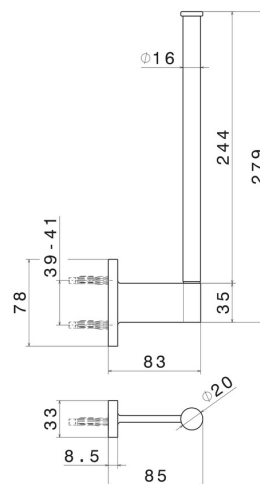

# ACCESSOIRES RONDS

**67225.59.066**

Porte-papier mural version double verticale - finition PVD  
Brushed steel

PVD Brushed steel

## DESSIN TECHNIQUE