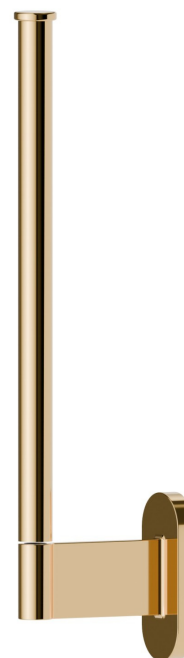

# ACCESSOIRES RONDS

67225.61.020

Porte-papier mural version double verticale - finition PVD  
Glossy Gold

PVD Glossy Gold

## ACCESSOIRES RONDS

**67225.61.020**

Porte-papier mural version double verticale - finition PVD Glossy Gold

**21.018**

finition Chrome

**47.083**

finition Groove Bronze

**58.061**

finition PVD Copper Bronze

**58.063**

finition PVD Gun Metal

**59.098**

finition PVD Brushed Pale Gold

 **MO.070**  
finition Titanium Satin

 **MO.071**  
finition Gold Satin

 **MO.072**  
finition Copper Satin

 **MO.075**  
finition Copper Glossy

 **MO.077**  
finition Carbon Satin