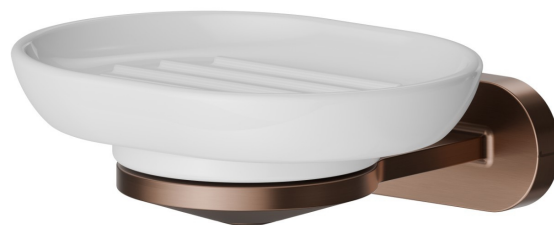

ACCESSOIRES RONDS

67200.59.067

Porte-savon mural. Céramique blanche - finition PVD Brushed Copper Bronze

PVD Brushed Copper Bronze

CARACTÉRISTIQUES

Matériau

Céramique

Installation

Murale

DESSIN TECHNIQUE

ACCESSOIRES RONDS

67200.59.067

Porte-savon mural. Céramique blanche - finition PVD Brushed Copper Bronze

FINITIONS DISPONIBLES

59.067

PVD Brushed Copper Bronze

01.014

finition Matt White

01.093

finition Matt Black

21.018

finition Chrome

47.083

finition Groove Bronze

59.097

finition PVD Brushed Gold

59.098

finition PVD Brushed Pale Gold

61.020

finition PVD Glossy Gold

 **MO.070**
finition Titanium Satin

 **MO.071**
finition Gold Satin