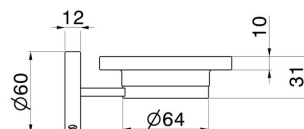

Murale

DESSIN TECHNIQUE

ACCESSOIRES X-STEEL

73200X.59.067

Porte-savon mural. Céramique blanche - finition PVD Brushed Copper Bronze

FINITIONS DISPONIBLES

59.067

PVD Brushed Copper Bronze