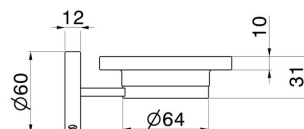

Murale

DESSIN TECHNIQUE

ACCESSOIRES X-STEEL

73200X.59.097

Porte-savon mural. Céramique blanche - finition PVD Brushed Gold

FINITIONS DISPONIBLES

59.097

PVD Brushed Gold