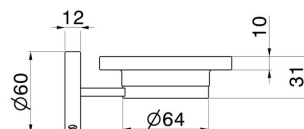

Murale

DESSIN TECHNIQUE

ACCESSOIRES X-STEEL

73201X.59.067

Porte-savon mural. Céramique noire - finition PVD Brushed Copper Bronze

FINITIONS DISPONIBLES

59.067

PVD Brushed Copper Bronze