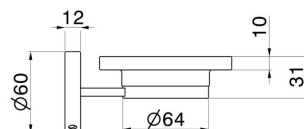

Murale

DESSIN TECHNIQUE

ACCESSOIRES X-STEEL

73201X.59.097

Porte-savon mural. Céramique noire - finition PVD Brushed Gold

FINITIONS DISPONIBLES

59.097

PVD Brushed Gold