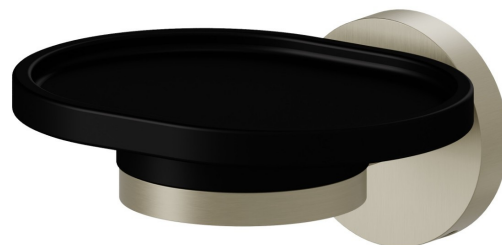

ACCESSOIRES X-STEEL

73201X.59.098

Porte-savon mural. Céramique noire - finition PVD Brushed Pale Gold

PVD Brushed Pale Gold

CARACTÉRISTIQUES

Matériau

Résine

Installation

Murale

DESSIN TECHNIQUE

ACCESSOIRES X-STEEL

73201X.59.098

Porte-savon mural. Céramique noire - finition PVD Brushed Pale Gold

FINITIONS DISPONIBLES

59.098

PVD Brushed Pale Gold

50.050

finition Stainless Steel

59.064

finition PVD Brushed Gun Metal

59.067

finition PVD Brushed Copper Bronze

59.097

finition PVD Brushed Gold