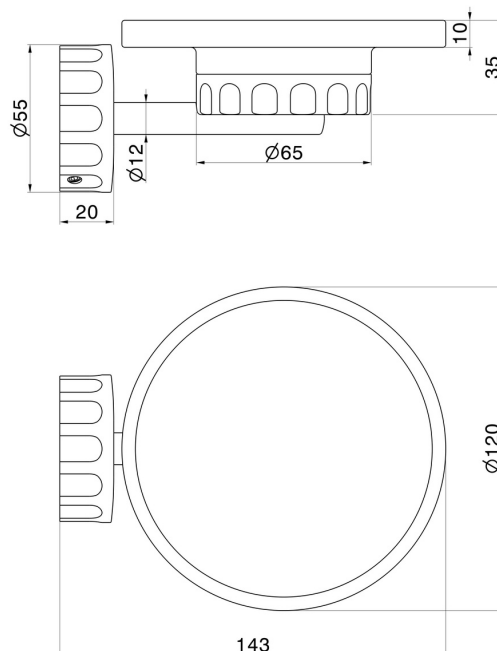

ACCESSOIRES IONIKA ALLURE

73700.59.067

Porte-savon mural. Marbre blanc - finition PVD Brushed Copper Bronze

PVD Brushed Copper Bronze

CARACTÉRISTIQUES

Matériau

Marbre

Installation

Murale

DESSIN TECHNIQUE

ACCESSOIRES IONIKA ALLURE

73700.59.067

Porte-savon mural. Marbre blanc - finition PVD Brushed Copper Bronze

FINITIONS DISPONIBLES

59.067

PVD Brushed Copper Bronze