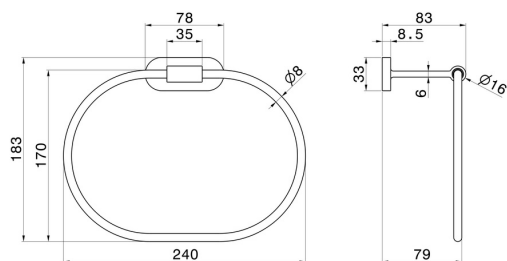

ACCESSOIRES RONDS

67231.59.064

Porte-serviettes - finition PVD Brushed Gun Metal

PVD Brushed Gun Metal

CARACTÉRISTIQUES

Installation

Murale

DESSIN TECHNIQUE