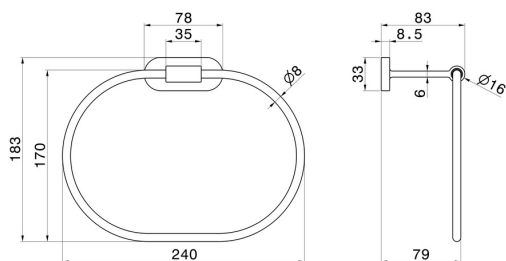

ACCESSOIRES RONDS

67231.59.066

Porte-serviettes - finition PVD Brushed steel

PVD Brushed steel

CARACTÉRISTIQUES

Installation

Murale

DESSIN TECHNIQUE