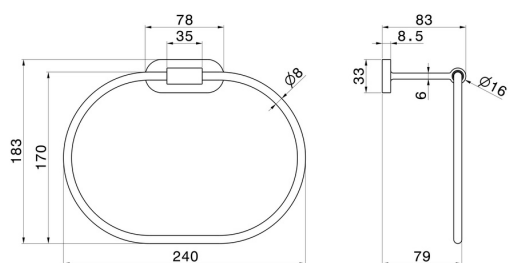

ACCESSOIRES RONDS

67231.59.097

Porte-serviettes - finition PVD Brushed Gold

PVD Brushed Gold

CARACTÉRISTIQUES

Installation

Murale

DESSIN TECHNIQUE