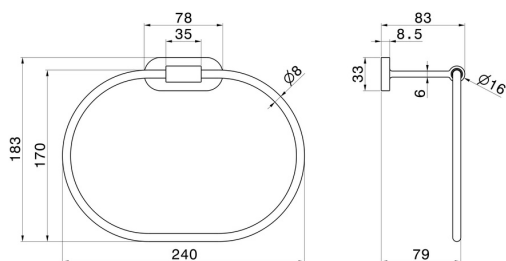

ACCESSOIRES RONDS

67231.59.098

Porte-serviettes - finition PVD Brushed Pale Gold

CARACTÉRISTIQUES

Installation

Murale

DESSIN TECHNIQUE

ACCESSOIRES RONDS

67231.59.098

Porte-serviettes - finition PVD Brushed Pale Gold

FINITIONS DISPONIBLES

59.098

PVD Brushed Pale Gold

01.014

finition Matt White

01.093